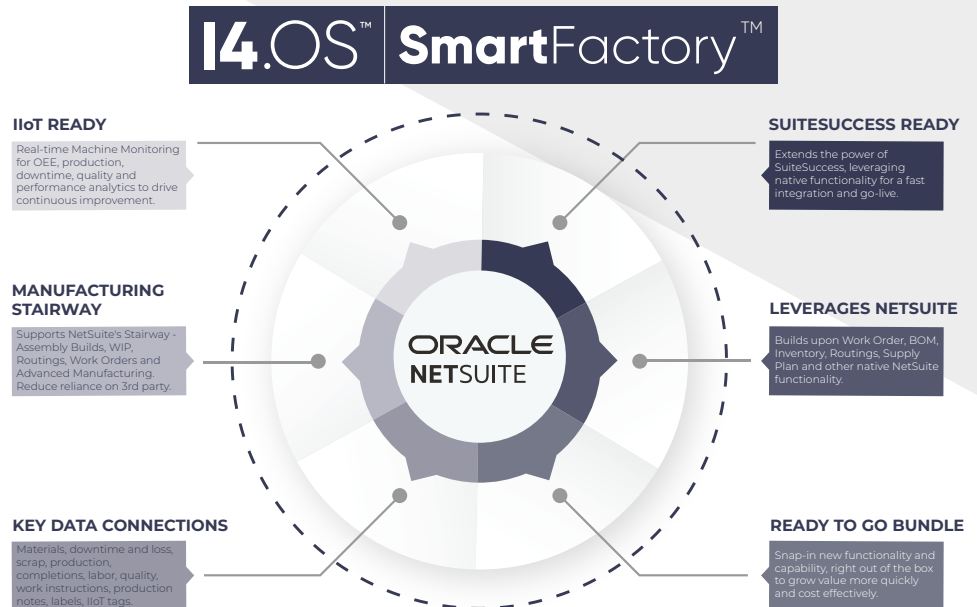

Key Industry 4.0 components for a smart factory environment are:

- Machine Integration: and edge devices via Industrial Internet of Things (IIoT)
- Cloud: for scale, security and cost effectiveness
- NetSuite Integration: out-of-the-box connections to transactional data, workflows and processes
- SuiteAnalytics: for real-time production optimization, insight and profit opportunity
- “No-Code” Extensibility: Leverage the TULIP™ “no-code” platform to extend new functionality

See how The I4.OS | SmartFactory™ makes Industry 4.0 happen on NetSuite ERP and Advanced Manufacturing right [here!](#)

I4.OS | SMARTFACTORY BUNDLE

I4.OS | SmartFactory™ Bundle delivers the **power to build** by integrating key functionality into your NetSuite environment:

- Work Order Selection
- Materials Management
- Digital Work Instruction
- Bar Code Scanning and Label Printing
- Labor Reporting
- IIoT Connectivity, Machine Monitoring and Machine-to-Machine Interactions
- Compliance Management (GMP, HACCP, CFR, etc.)
- Analytics, Dashboards & Operating Reports
- Production Insights

I4.OS SmartFactory Add-ons bring the **power to grow** your manufacturing capability with Machine-to-Machine Integration, Operational History Records and Electronic Batch Record Management.

I4.OS | SMARTFACTORY™

800-265-1230 | ASMACTORY.COM

INFO@ASMACTORY.COM